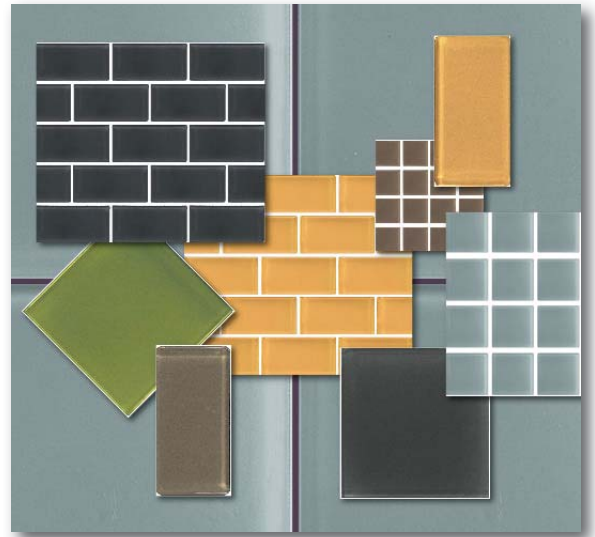

Tilecrest®

COLLECTION

Madelyn™ Series glass tiles provide an elegant counterpoint to Tilecrest® Collection ceramic and porcelain tiles when used in combination. Available in eight colors, these glass tiles come in five sizes for maximum flexibility. When used as the primary materials, they provide many elegant options for kitchen backsplashes, bathroom wainscots and accent walls.

Madelyn™ Series

Madelyn™ Series - Various Field Tiles and Mosaics

Field Tiles (6"x6"/3"x6" Brick/3"x6" Arlequin)

01 Okra	02 Camel	03 Sea Tide	04 Chestnut	05 Taupe	06 Sea Pearl	07 Lime Green	08 Copper
MGT 01 66	MGT 02 66	MGT 03 66	MGT 04 66	MGT 05 66	MGT 06 66	MGT 07 66	MGT 08 66
MGT 01 36	MGT 02 36	MGT 03 36	MGT 04 36	MGT 05 36	MGT 06 36	MGT 07 36	MGT 08 36
MGT 01 36A	MGT 02 36A	MGT 03 36A	MGT 04 36A	MGT 05 36A	MGT 06 36A	MGT 07 36A	MGT 08 36A
MGT 01 34 .75"x.75" Mosaics	MGT 02 34 .75"x.75" Mosaics	MGT 03 34 .75"x.75" Mosaics	MGT 04 34 .75"x.75" Mosaics	MGT 05 34 .75"x.75" Mosaics	MGT 06 34 .75"x.75" Mosaics	MGT 07 34 .75"x.75" Mosaics	MGT 08 34 .75"x.75" Mosaics
MGT 01 13 1-5/8"x3-1/8" Mos.	MGT 02 13 1-5/8"x3-1/8" Mos.	MGT 03 13 1-5/8"x3-1/8" Mos.	MGT 04 13 1-5/8"x3-1/8" Mos.	MGT 05 13 1-5/8"x3-1/8" Mos.	MGT 06 13 1-5/8"x3-1/8" Mos.	MGT 07 13 1-5/8"x3-1/8" Mos.	MGT 08 13 1-5/8"x3-1/8" Mos.

NOTE:

Please refer to Tilecrest.com for latest Smith-Emery test results - Images and colors are representative of the products identified - Verify with actual samples prior to ordering

Trim (Available in All Colors)

A106 1"x6" Bead (Enlarged for Detail)